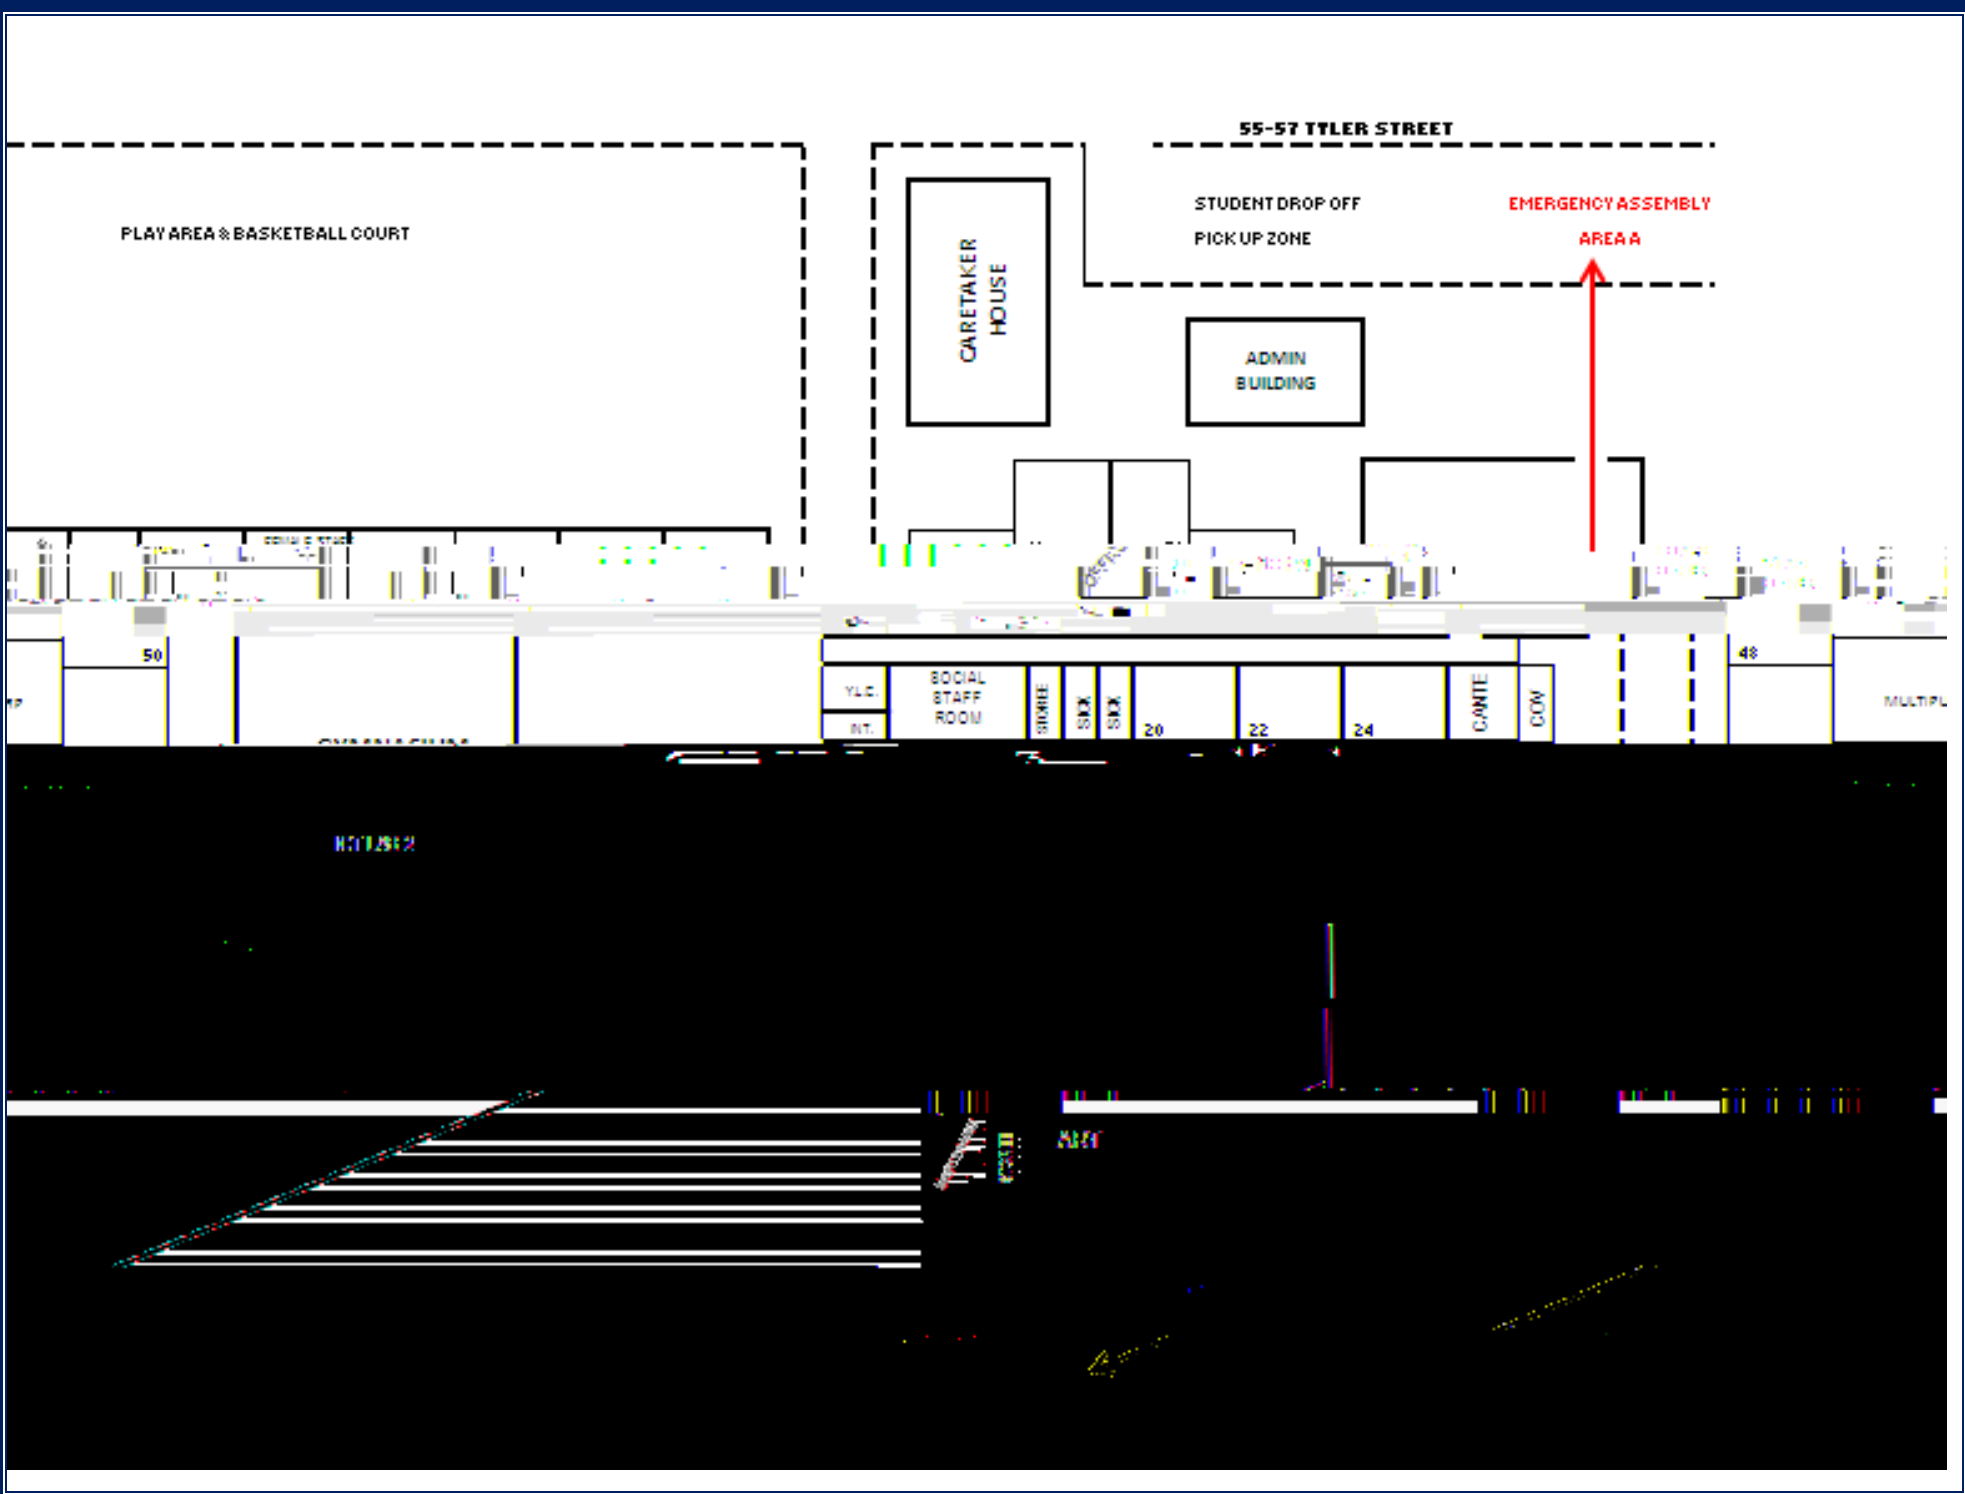

E

**EMERGENCY
ACTION FOR
VCE EXAMINATION
CENTRE**

55-57 TYLER STREET

PLAY AREA & BASKETBALL COURT

CARETAKER HOUSE

STUDENT DROP OFF PICK UP ZONE

EMERGENCY ASSEMBLY AREA A

ADMIN BUILDING

50

Y.L.C.
BT

SOCIAL STAFF ROOM

BOILER

SEX

SEX

20

22

24

CANTINE

COW

48

MULTIPL

NOT SHOWN

AREA